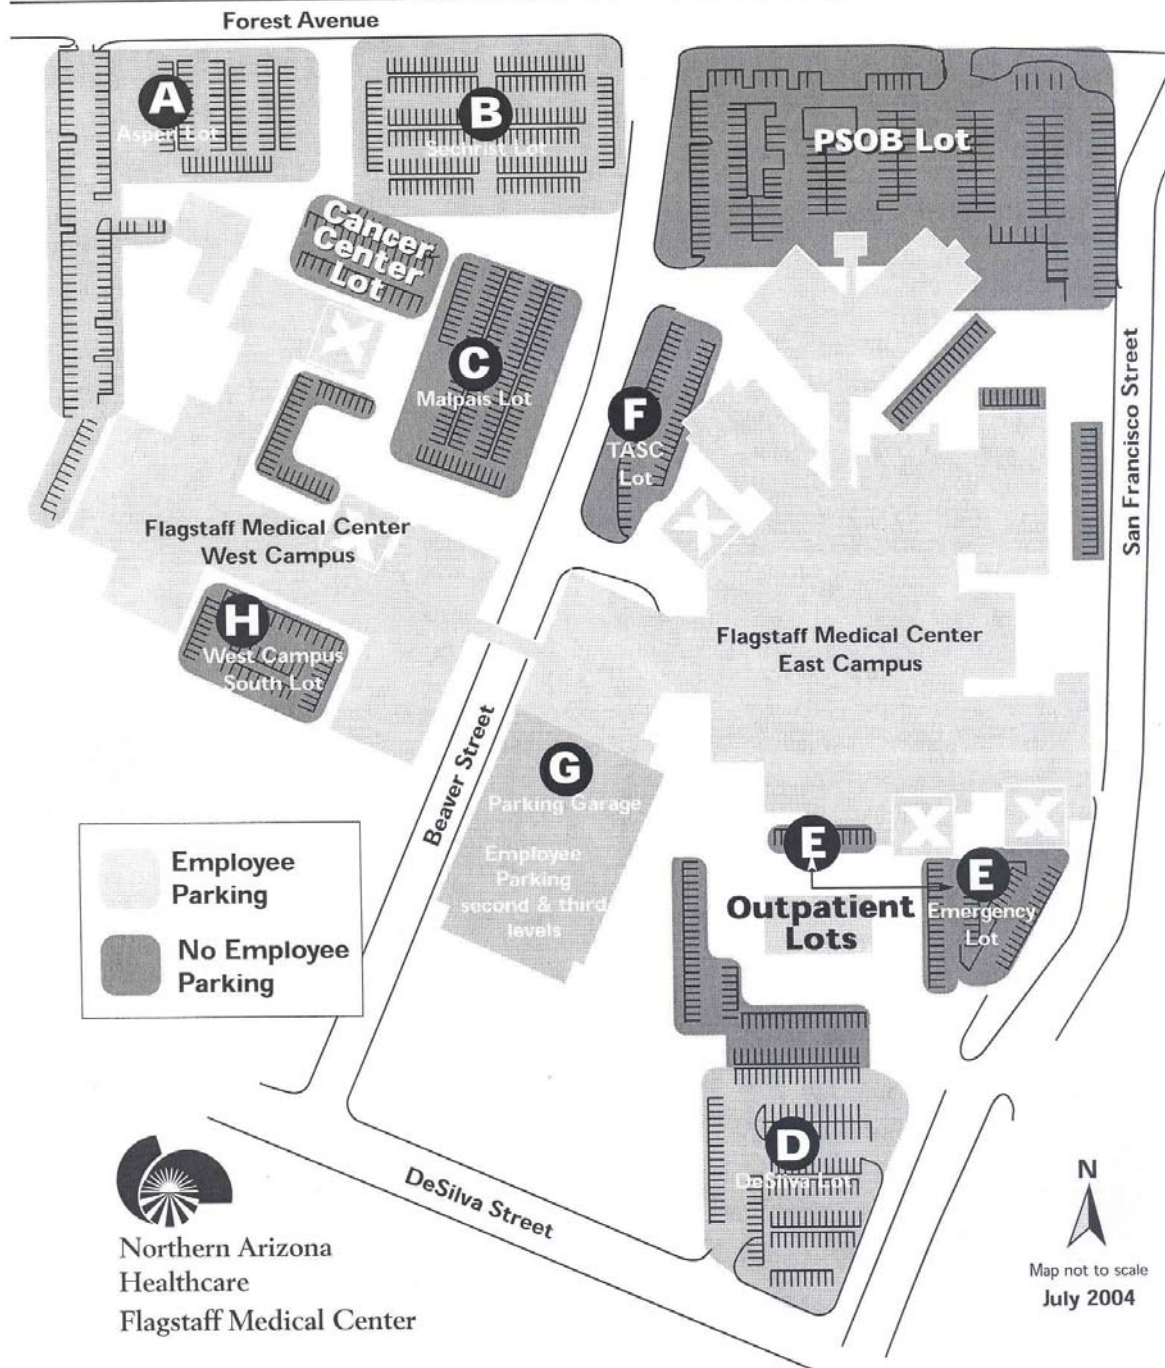

FMC Employee Parking Map

Students are to park in the following areas only:

Preferably lots A, B (students may park in white spaces ONLY in lot B; yellow striped areas are reserved for PSOB parking). If there are no spots available, then please park in lots D and G (in lot G on 2nd & 3rd Levels only).